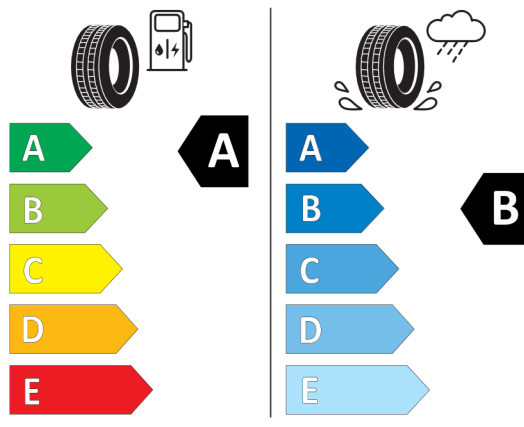

2020/740

<https://eprel.ec.europa.eu/qr/466300>

410670

MICHELIN 488689

195/55R16 87 W C1