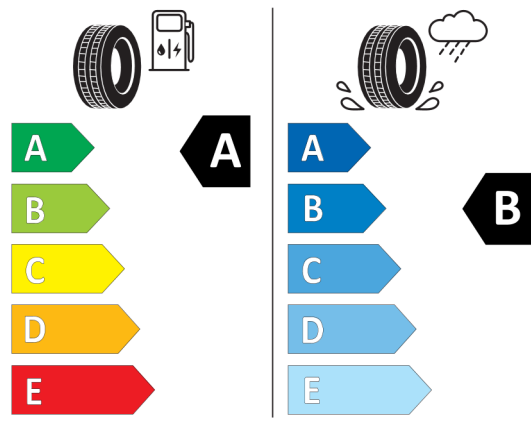

2020/740

<https://eprel.ec.europa.eu/qr/466309>

529942

GOODYEAR 546524

205/45R17 88 W XL C1