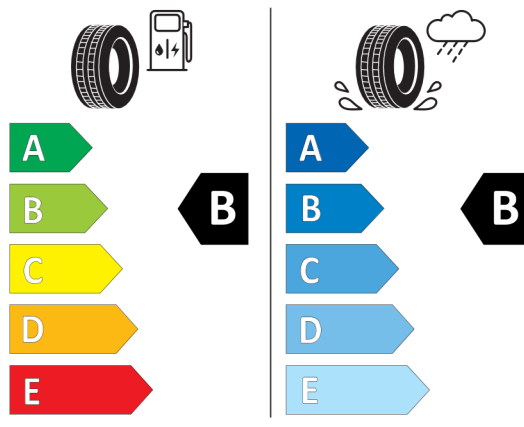

529941

GOODYEAR

546523

205/40R18 86 W XL

C1

2020/740

<https://eprel.ec.europa.eu/qr/529941>