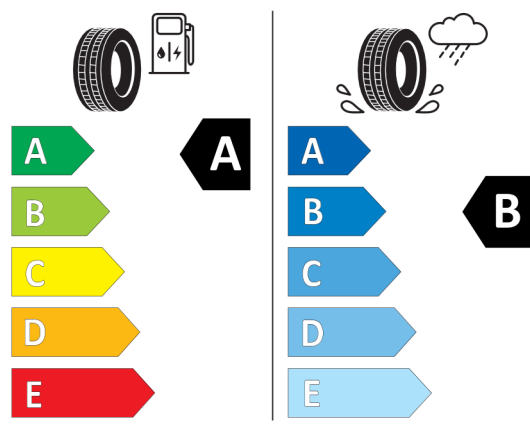

2020/740

<https://eprel.ec.europa.eu/qr/410670>

466300

Hankook 1022629

195/55R16 87 W C1