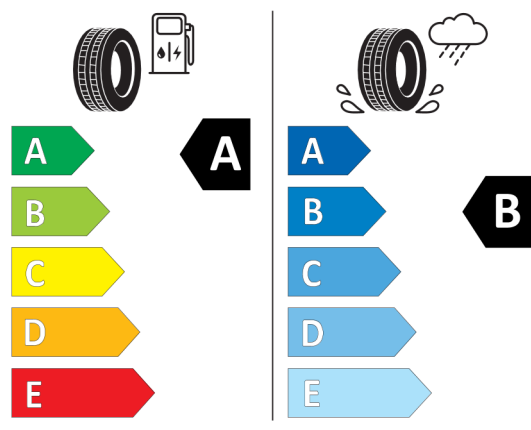

2020/740

<https://eprel.ec.europa.eu/qr/483112>

381660

BRIDGESTONE 10520

225/50 R18 99 W XL C1